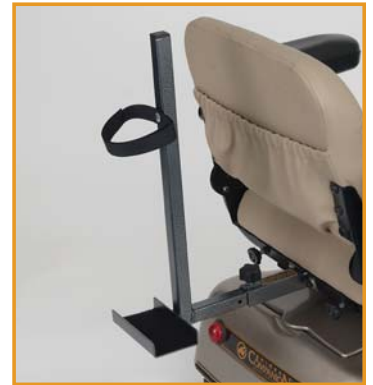

Seat Enhancement Mechanisms

Scooter Power Seat Lift Mechanism

- Available on Companion 221, 321 and 421 scooters.
- Battery powered seat height with the touch of a button.
- 6" of lift.

Note: Scooter will operate at half of its maximum speed when the seat is partially elevated. Scooter will not operate when seat is fully elevated.

Scooter Slide Seat Mechanism

- Available on Companion 221, 321 and 421 seats.
- Easily move seat forward up to 3".

Accessories

Cane Holder Tube

Walker Holder

Oxygen Tank Holder

Forearm Crutch Holder

Cane Holder Clips