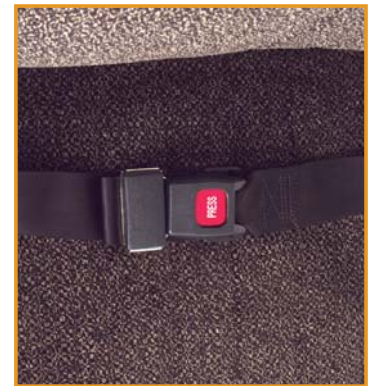

Accessories

Lap Belt

Touch-up Paint